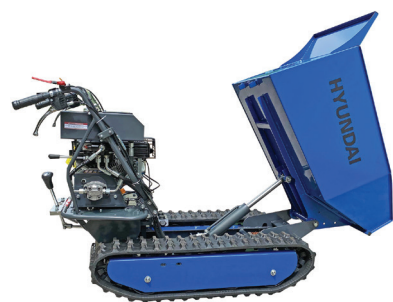

### HYUNDAI HYTD500 500KG TRACKED MINI DUMPER

The HYTD500 is a heavy duty mini transporter with tracked drive system from Hyundai. Suitable for a wide range of loading and transporting applications including construction and worksites, agricultural, landscaping, garden and allotment use. The Hyundai tracked dumper can accommodate all kinds of loads on any terrain for various applications

#### Specification

Model	HYTD500
Engine Type	Hyundai IC200 OHV 4-Stroke
Engine Size	196cc / 6.5hp
Engine Speed	3600rpm
Transmission	Transaxle 3 Forward / 1 Reverse Speed
Fuel Type	Unleaded Petrol
Load Capacity	500kg
Oil Type	SAE30 or 15W40 Engine Oil
Dimensions	1610X710X1030mm (L W H)
Net Weight	255.5kg