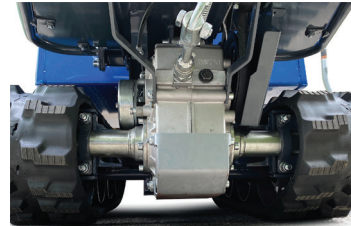

### HYUNDAI HYTD500 500KG TRACKED MINI DUMPER

The HYTD500 is a heavy duty mini transporter with tracked drive system from Hyundai. Suitable for a wide range of loading and transporting applications including construction and worksites, agricultural, landscaping, garden and allotment use. The Hyundai tracked dumper can accommodate all kinds of loads on any terrain for various applications

#### Specification

Model	HYTD500
Engine Type	Hyundai IC200 OHV 4-Stroke
Engine Size	196cc / 6.5hp
Engine Speed	3600rpm
Transmission	Transaxle 3 Forward / 1 Reverse Speed
Fuel Type	Unleaded Petrol
Load Capacity	500kg
Oil Type	SAE30 or 15W40 Engine Oil
Dimensions	1610X710X1030mm (L W H)
Net Weight	255.5kg